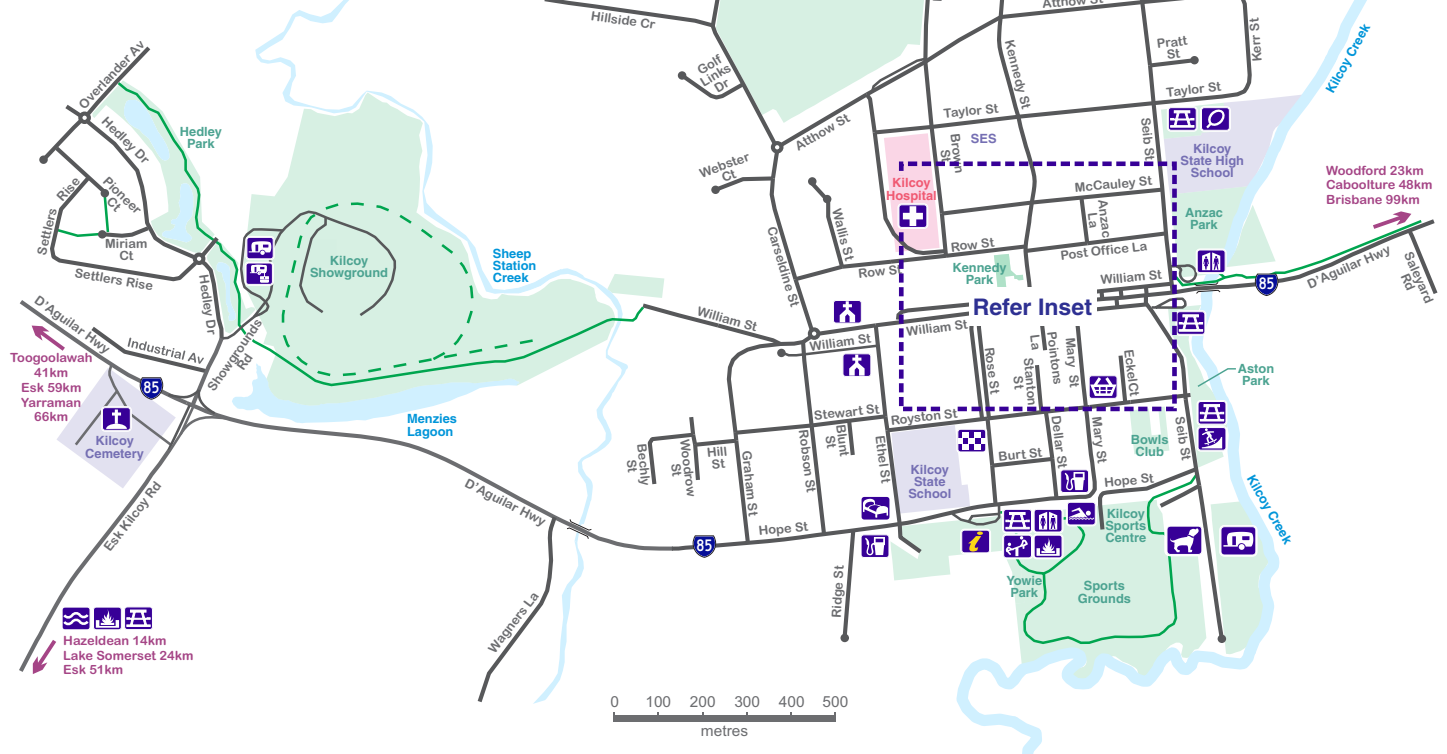

Kilcoy

- | | | | |
|---|--------------------|---|---------------------------------|
|  | Accommodation |  | Hospital / Ambulance |
|  | BBQ |  | Information Centre (Accredited) |
|  | Bus Stop |  | Library |
|  | Caravans / RVs |  | Picnic Table |
|  | Cemetery |  | Place of Worship |
|  | Dog Off Leash Area |  | Playground |
|  | Fire Station |  | Police Station |
|  | Golf Course |  | Post Office |
|  | Hall |  | RV Dump Point |

- | | |
|---|----------------------------------|
|  | Service Station |
|  | Skate Park |
|  | Somerset Regional Council Office |
|  | State Route |
|  | Supermarket / General Store |
|  | Swimming Pool |
|  | Tennis Courts |
|  | Toilet |
|  | Walking Track |
|  | Water Filling Station |
|  | Water Sports |
|  | Wi Fi |

- | | | | | | | | |
|---|---|---|---|---|---|---|---|
|  | Kilcoy
41 Hope Street
07 5422 0440 |  | Fernvale
1483 Brisbane Valley Hwy
07 5427 0200 |  | Esk
82 Ipswich Street
07 5424 2923 |  | Toogoolawah
29 Factory Road
07 5423 1036 |
|---|---|---|---|---|---|---|---|