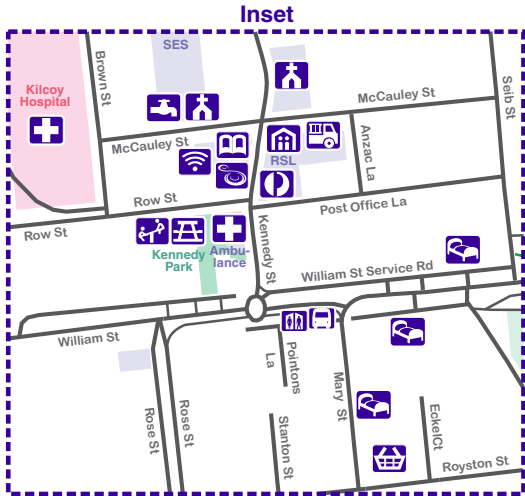

Kilcoy

- | | | | |
|---|--------------------|---|---------------------------------|
|  | Accommodation |  | Hospital / Ambulance |
|  | BBQ |  | Information Centre (Accredited) |
|  | Bus Stop |  | Library |
|  | Caravans / RVs |  | Picnic Table |
|  | Cemetery |  | Place of Worship |
|  | Dog Off Leash Area |  | Playground |
|  | Fire Station |  | Police Station |
|  | Golf Course |  | Post Office |
|  | Hall |  | RV Dump Point |

- | | |
|---|----------------------------------|
|  | Service Station |
|  | Skate Park |
|  | Somerset Regional Council Office |
|  | State Route |
|  | Supermarket / General Store |
|  | Swimming Pool |
|  | Tennis Courts |
|  | Toilet |
|  | Walking Track |
|  | Water Filling Station |
|  | Water Sports |
|  | Wi Fi |

- | | | | | | | | |
|---|---|---|---|---|---|---|---|
|  | Kilcoy
41 Hope Street
07 5422 0440 |  | Fernvale
1483 Brisbane Valley Hwy
07 5427 0200 |  | Esk
82 Ipswich Street
07 5424 2923 |  | Toogoolawah
29 Factory Road
07 5423 1036 |
|---|---|---|---|---|---|---|---|