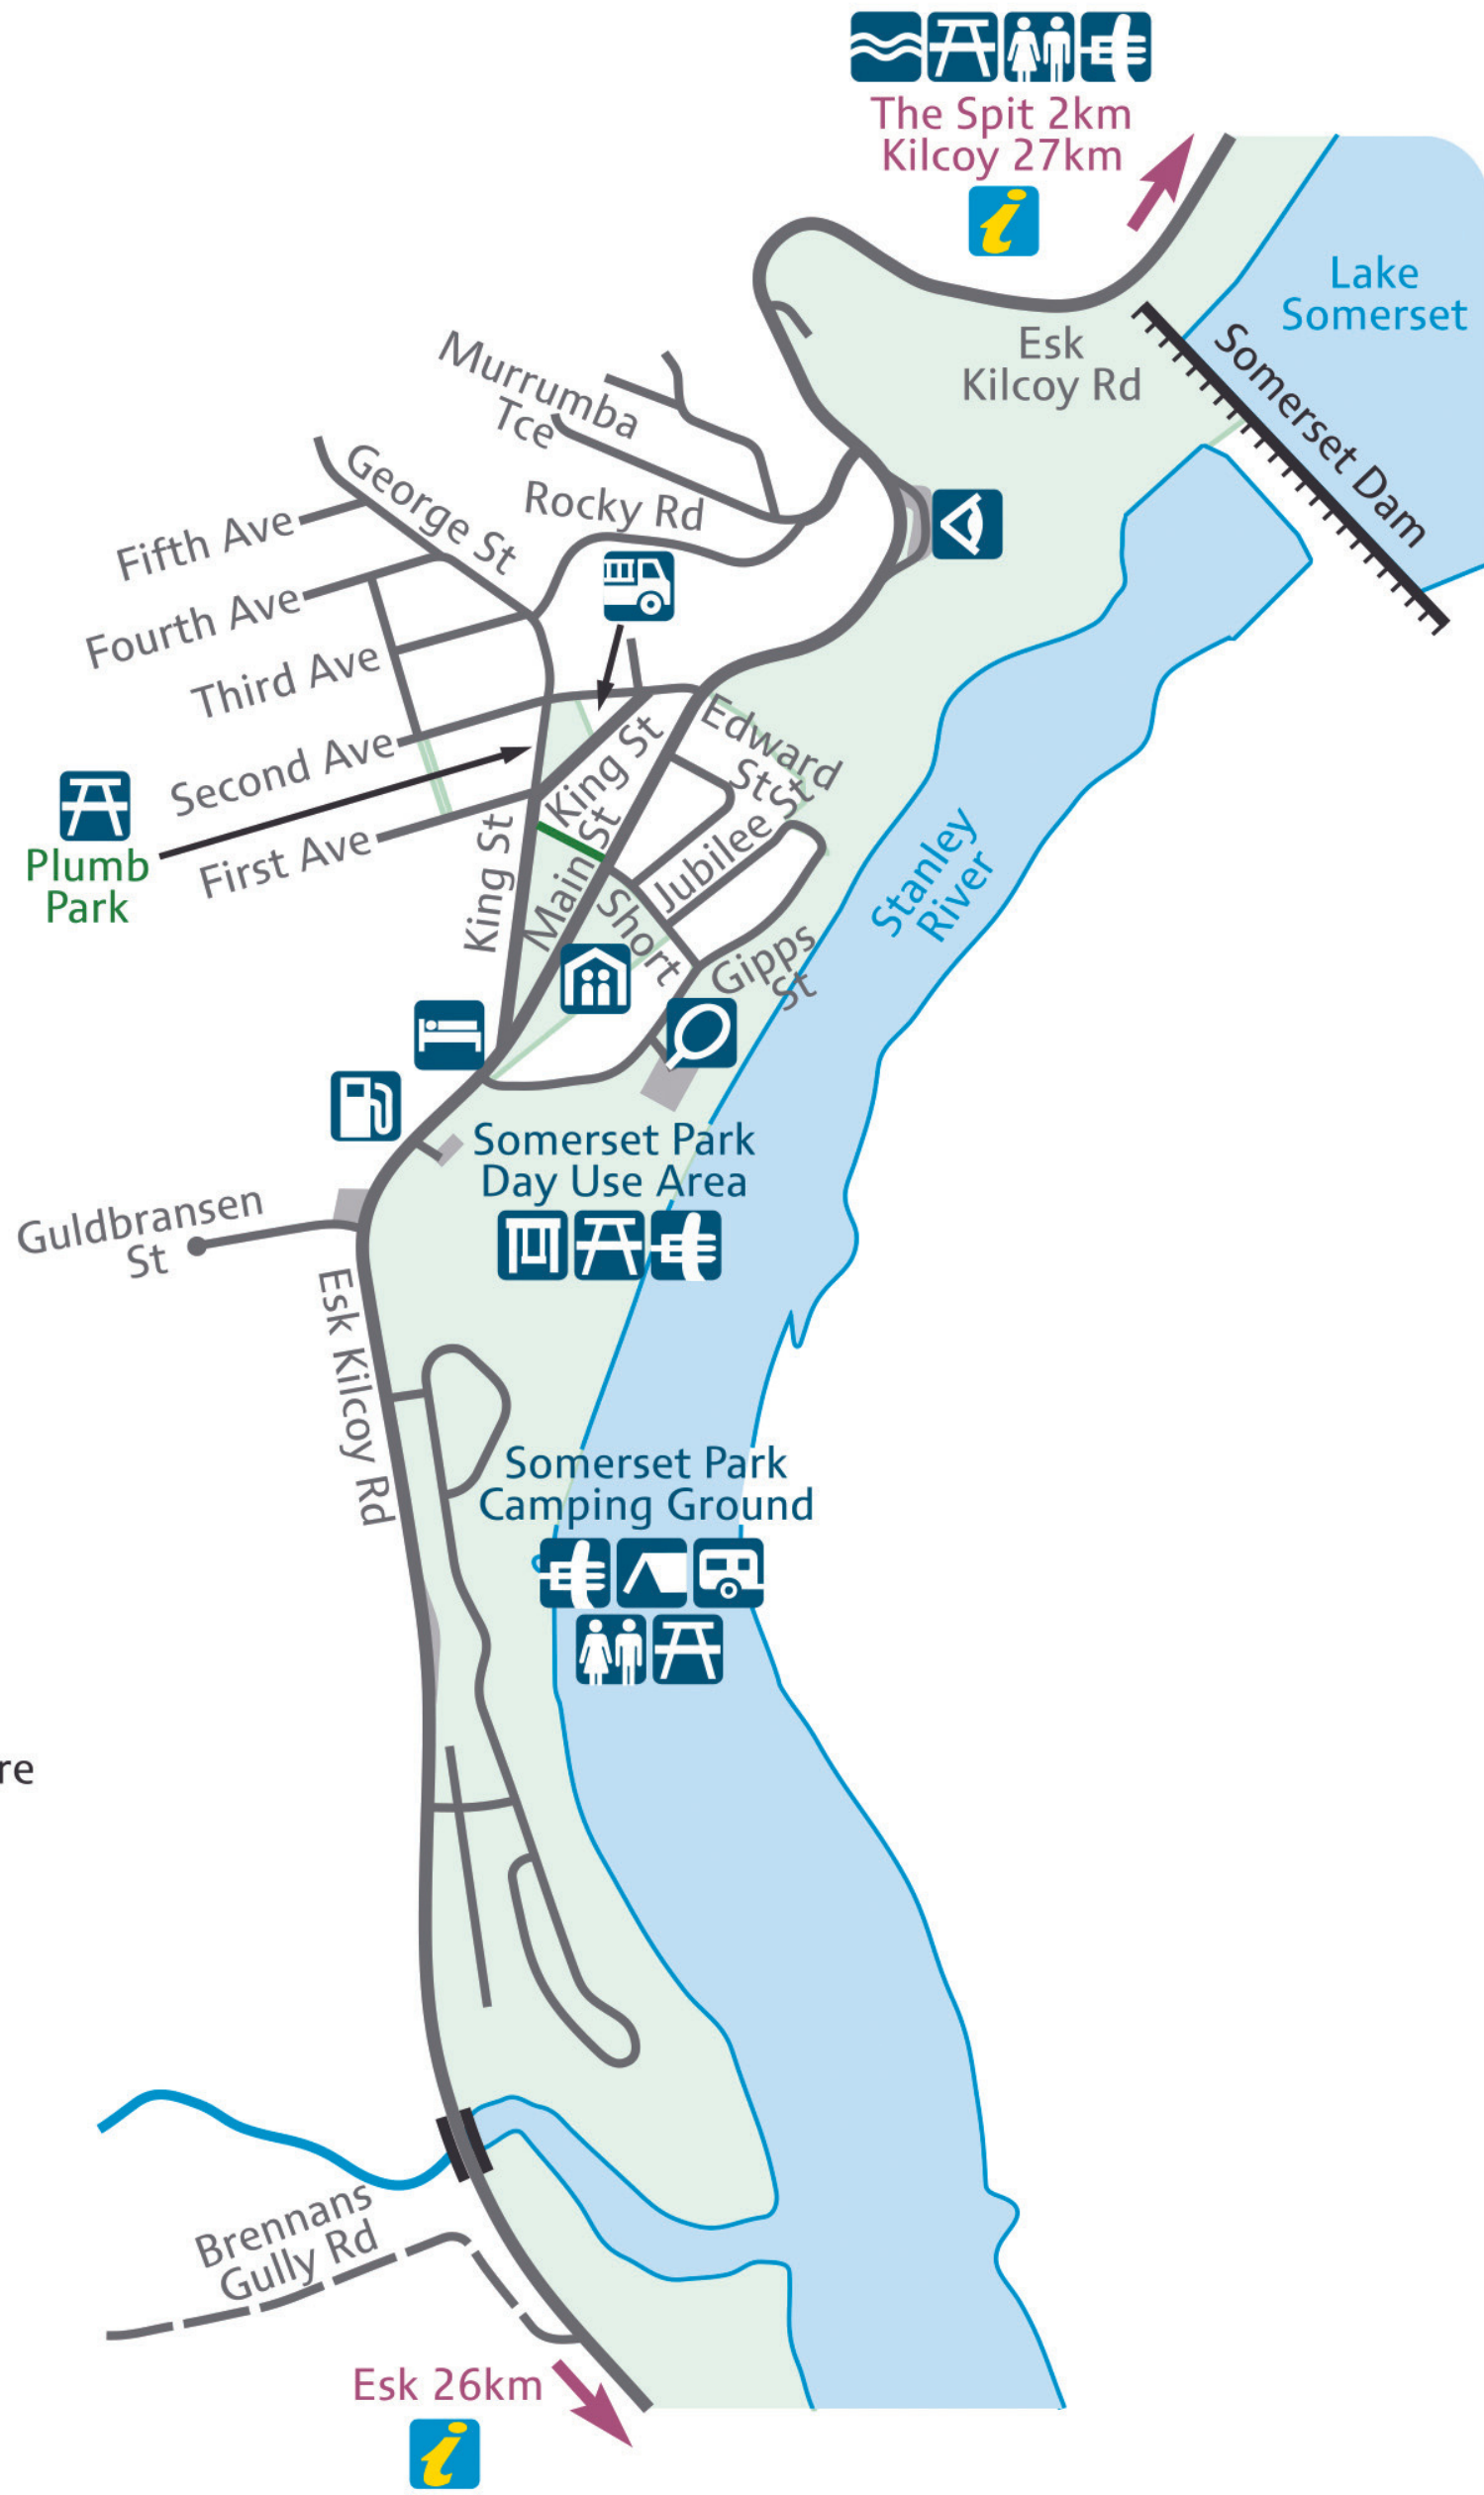

SOMERSET DAM

-  Accommodation
-  Barbecue
-  Camping
-  Caravans and RVs
-  Fire Station
-  Hall
-  Information Centre (Accredited)
-  Picnic Table
-  Playground
-  Service Station
-  Tennis
-  Toilet
-  Viewpoint or Lookout
-  Watersports

© Mark Roberts

Scale 1:10,000 (1cm = 100m)
m 100 200 300 400 500

 **Kilcoy**
41 Hope Street
07 5422 0440

 **Fernvale**
1483 Brisbane Valley Hwy
07 5427 0200

 **Esk**
82 Ipswich Street
07 5424 2923

 **Toogoolawah**
29 Factory Road
07 5423 1036