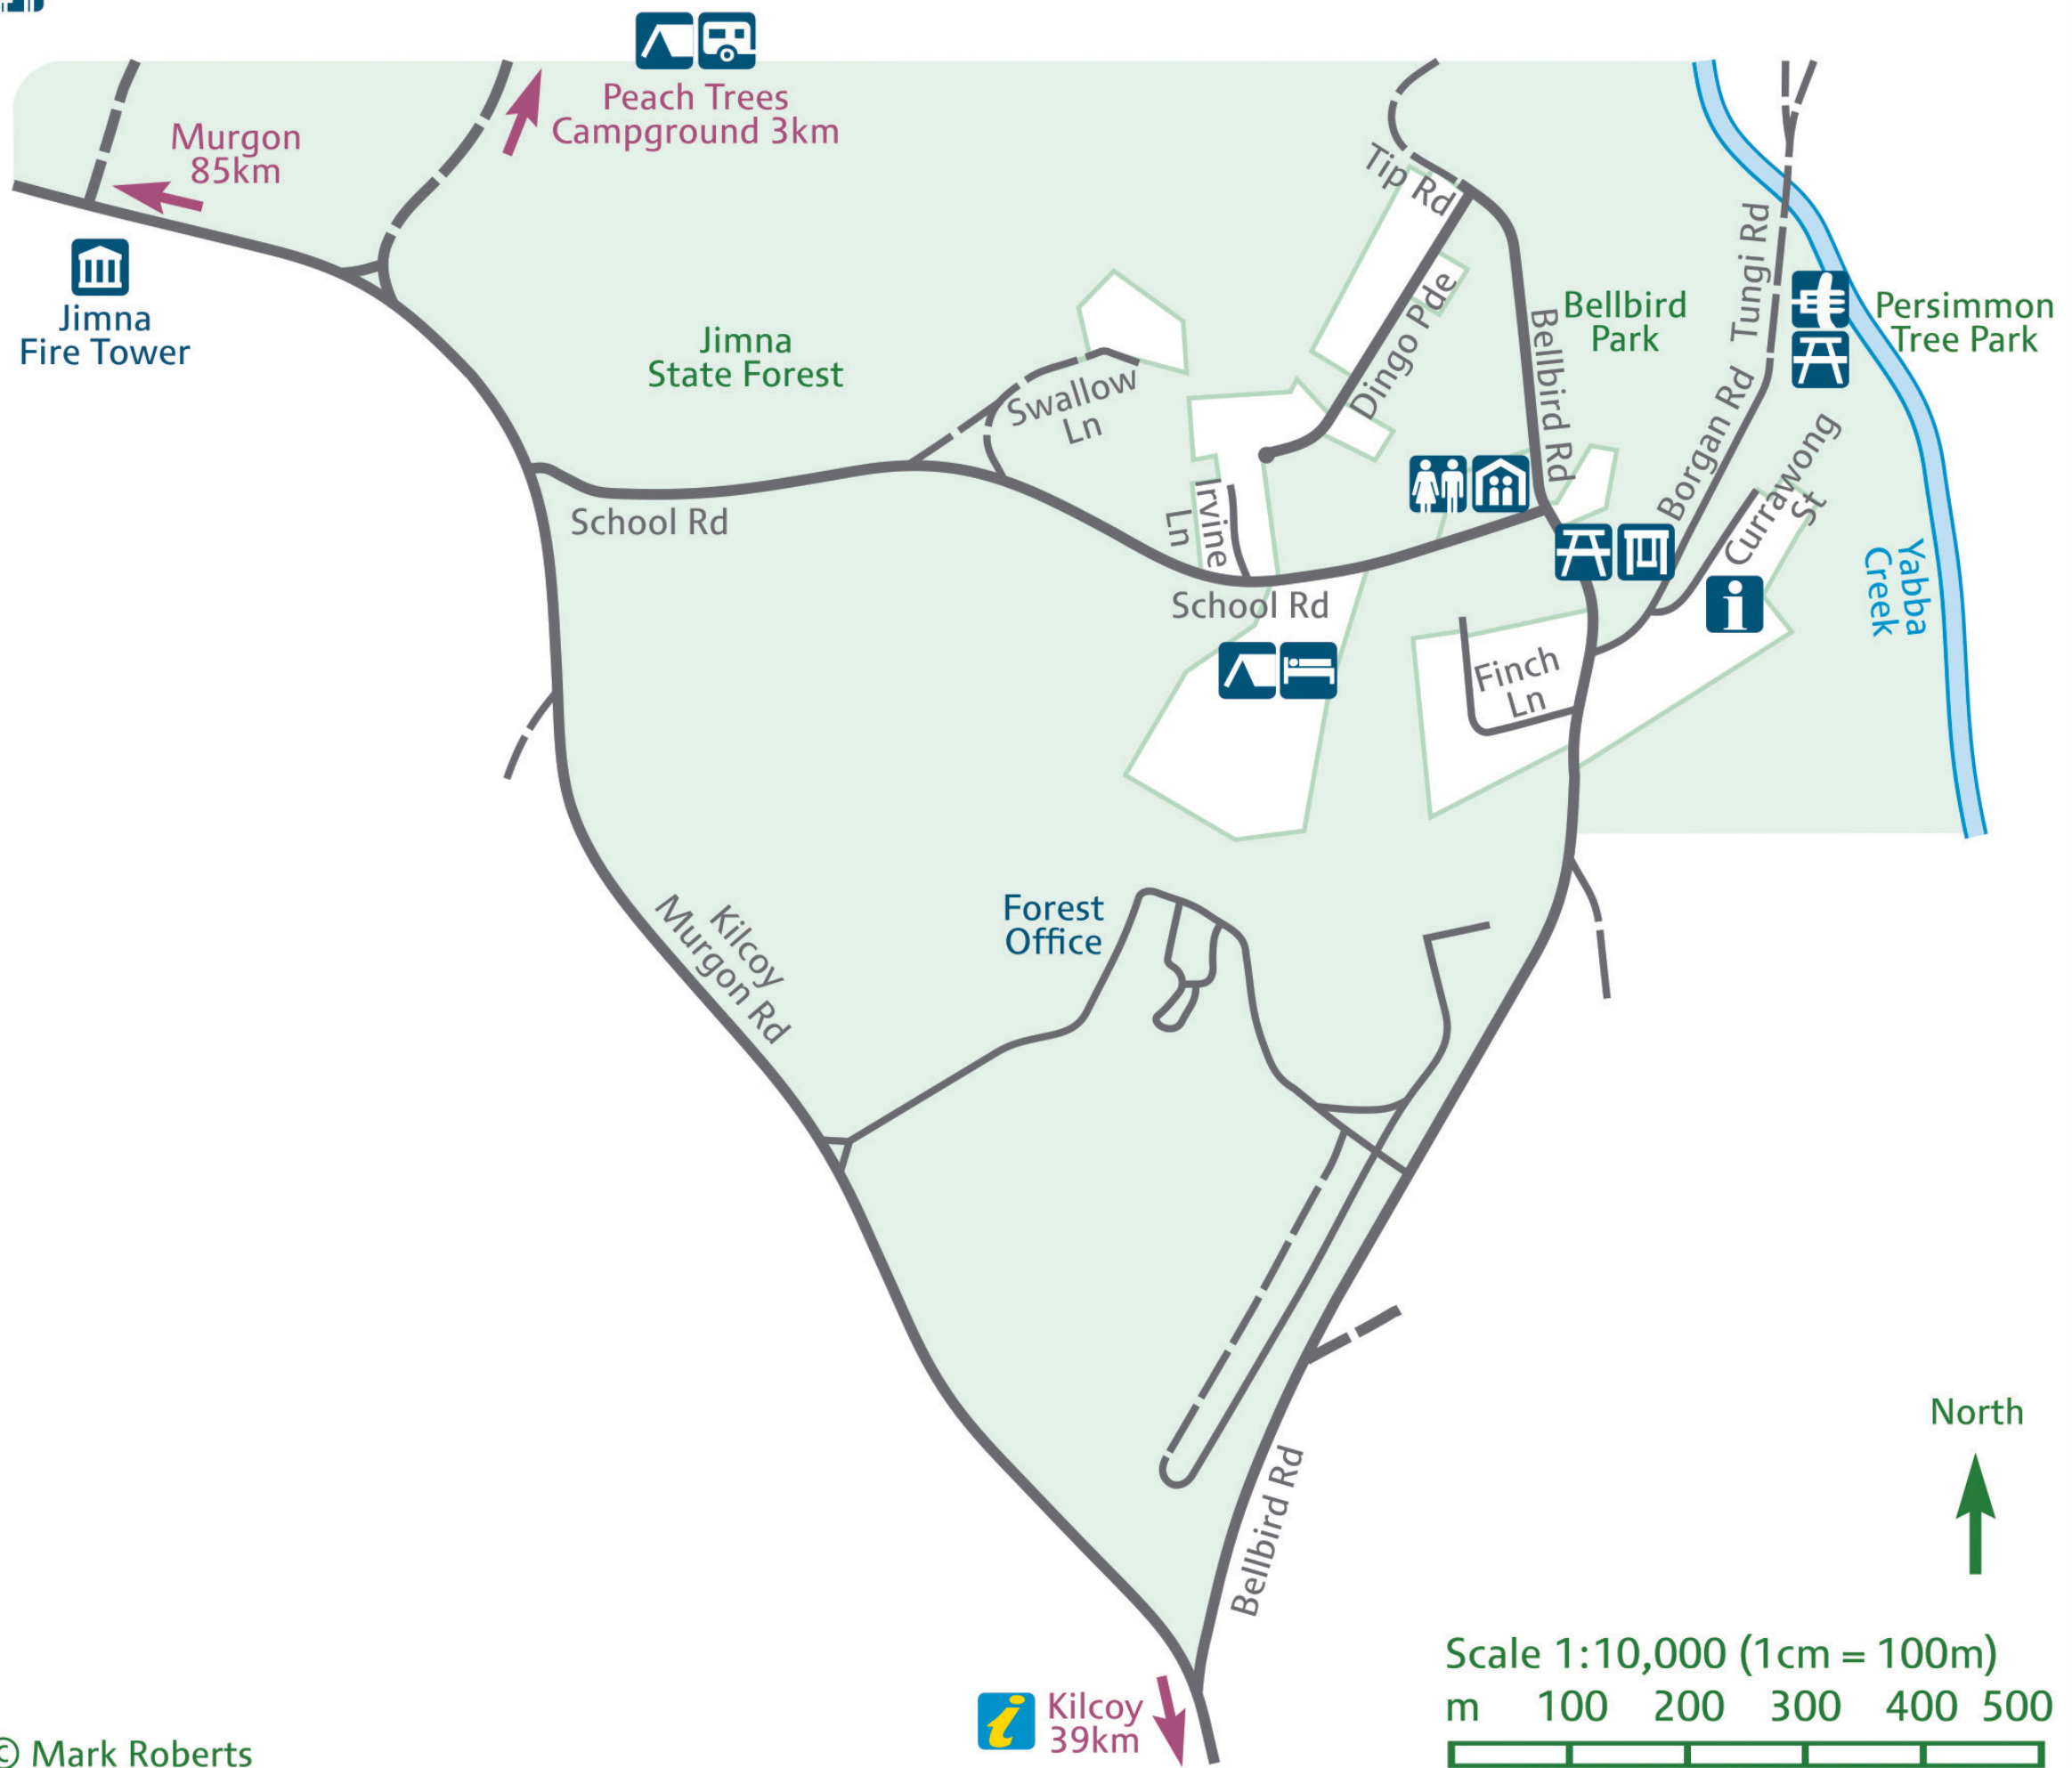

-  Accommodation
-  Barbecue
-  Camping
-  Caravans and RVs
-  Hall
-  Information Centre (Accredited)
-  Information Centre (Non-accredited)
-  Museum/Historic Building
-  Picnic Table
-  Playground
-  Toilet

© Mark Roberts

 **Kilcoy**
41 Hope Street
07 5422 0440

 **Fernvale**
1483 Brisbane Valley Hwy
07 5427 0200

 **Esk**
82 Ipswich Street
07 5424 2923

 **Toogoolawah**
29 Factory Road
07 5423 1036